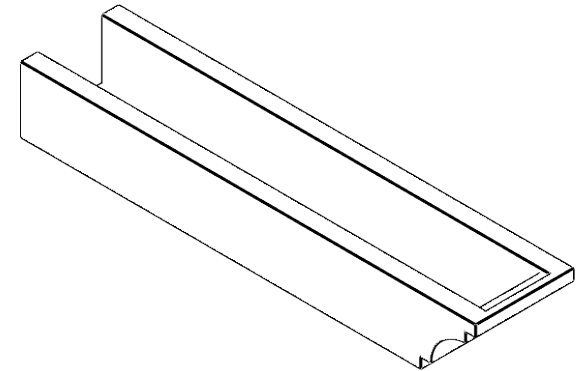

ITEM NUMBER: RFTURO060X04000X28000X004MED00RCPR

6"W X 4"H X 28"L TIMBERTHANE ROUGH CEDAR MEDITERRANEAN FAUX WOOD OPEN RAFTER TAIL, 4"L END, PRIMED TAN

SIDE PROFILE

FRONT PROFILE

ISOMETRIC

GENERATED DATE : 03/02/2023

EKENA MILLWORK
2300 WEST MAIN ST.
CLARKSVILLE, TX 75426
TOLL FREE: 866-607-0453
WWW.EKENAMILLWORK.COM

NOTES

1. INSTALLATION TO BE COMPLETED IN ACCORDANCE WITH MANUFACTURER'S SPECIFICATIONS.
2. DRAWING MAY NOT BE TO SCALE
3. THIS DRAWING IS INTENDED FOR DESIGN AND PLANNING PURPOSES ONLY.
4. ALL INFORMATION CONTAINED HEREIN WAS CURRENT AT THE TIME OF DEVELOPMENT BUT MUST BE REVIEWED AND APPROVED BY THE PRODUCT MANUFACTURER TO BE CONSIDERED ACCURATE.
5. TIMBERTHANE ARCHITECTURAL PRODUCTS ARE MADE FROM HIGH DENSITY URETHANE AND COME FACTORY PRIMED