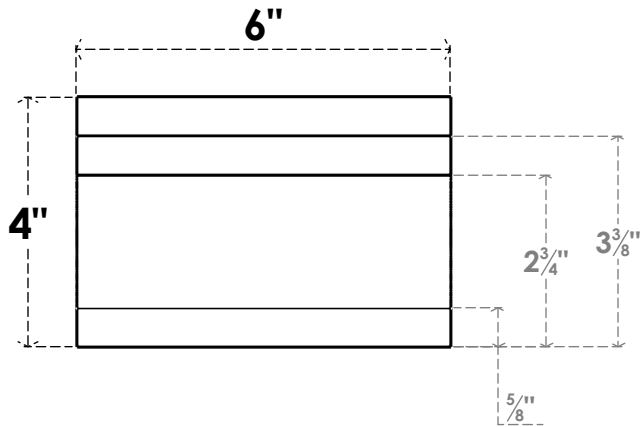

ITEM NUMBER: RFTURO060X04000X28000X004MED00RCPR

6"W X 4"H X 28"L TIMBERTHANE ROUGH CEDAR MEDITERRANEAN FAUX WOOD OPEN RAFTER TAIL, 4"L END, PRIMED TAN

SIDE PROFILE

FRONT PROFILE

ISOMETRIC

GENERATED DATE : 03/02/2023