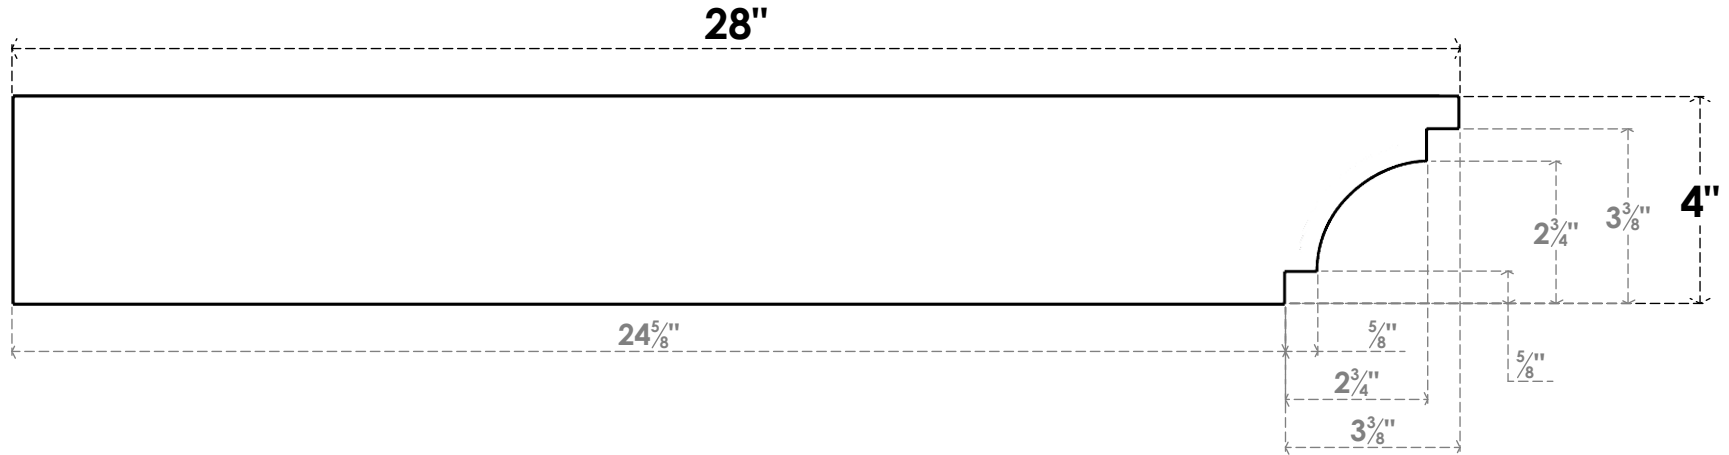

ITEM NUMBER: RFTURO060X04000X28000X004MED00RCPR

6"W X 4"H X 28"L TIMBERTHANE ROUGH CEDAR MEDITERRANEAN FAUX WOOD OPEN RAFTER TAIL, 4"L END, PRIMED TAN

SIDE PROFILE

FRONT PROFILE

ISOMETRIC

GENERATED DATE : 03/02/2023